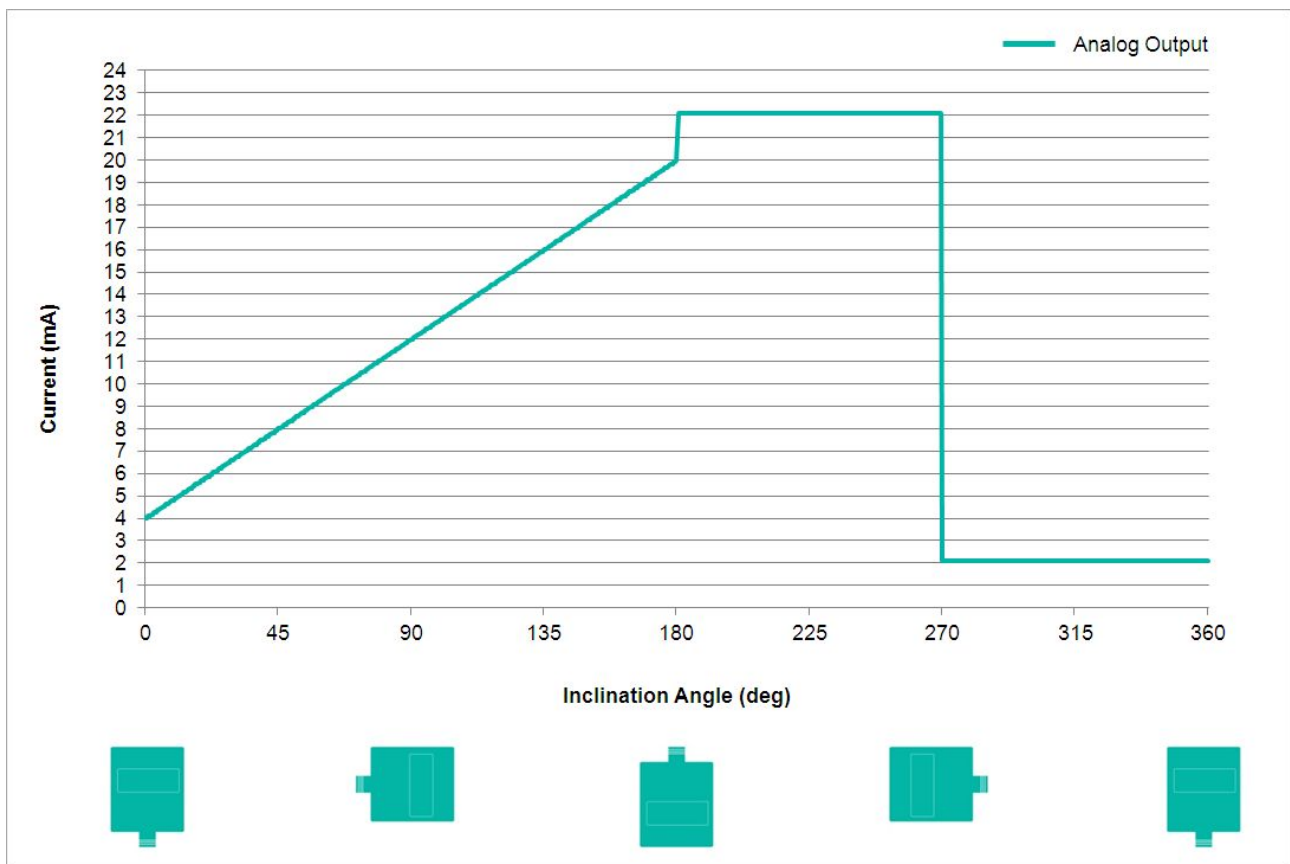

### Mechanical Specifications

Housing Material	Die-Cast Aluminum Alloy
Potting Material	PUR (Polyurethane)
Weight	220 g (0.49 lb)

### Interface

Interface	Analog Current 4 - 20 mA
Settling Time	125 ms
Output Type	Current 4 - 20 mA
Max Load Resistance	270 $\Omega$ @ 10 V DC (500 $\Omega$ @ 15 V DC)
Linearity	$\pm 0.02\%$