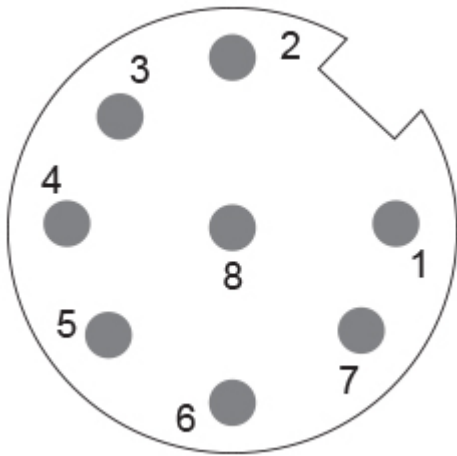

POSITAL

FRABA

Electrical Connection

Connection Type	Connector M12
Connector	M12, Male, 8 pin, a coded

Product Life Cycle

Product Life Cycle	Established

Certification

Approval	CE + cULus

Connection Plan

SIGNAL	PIN NUMBER
Power Supply	1
GND	4
Z-Axis, Current Output	5
Set1	6
Do Not Connect	8
Do Not Connect	2
Do Not Connect	3
Do Not Connect	7

Dimensional Drawing

[2D Drawing](#)